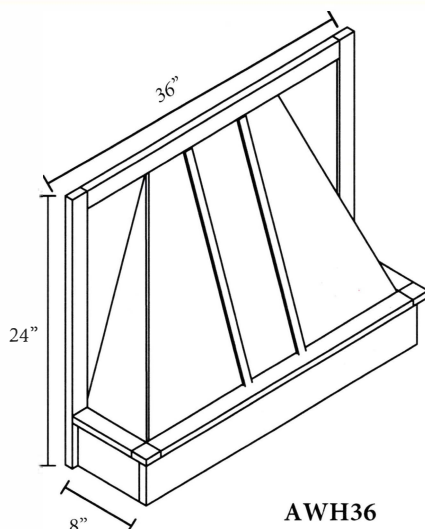

Spec Sheet Glass Doors and Range Hoods

Glass Doors

Item#	Width	Height
W3012BGD (2pc)	14-11/16"	11-5/16"
W1530GD (1pc)	14-1/2"	29-5/16"
W1530MGD (1pc)	14-1/2"	29-5/16"
W1830GD (1pc)	17-1/2"	29-5/16"
W1830MGD (1pc)	17-1/2"	29-5/16"
W2430BGD (2PC)	11-3/4"	29-5/16"
W2430BMGD (2PC)	11-3/4"	29-5/16"
W3030BGD (2pcs/set)	14-11/16"	29-5/16"
W3030BMGD (2pcs/set)	14-11/16"	29-5/16"
W3630BGD (2pcs/set)	17-11/16"	29-5/16"
W3630BMGD (2pcs/set)	17-11/16"	29-5/16"
WDC2430GD (1pc)	14-15/16"	29-5/16"
WDC2430MGD (1pc)	14-15/16"	29-5/16"
W1536GD (1pc)	14-1/2"	35-5/16"
W1536MGD (1pc)	14-1/2"	35-5/16"
W1836GD (1pc)	17-1/2"	35-5/16"
W1836MGD (1pc)	17-1/2"	35-5/16"
W2436BGD (2PC)	11-3/4"	35-5/16"
W2436BMGD (2PC)	11-3/4"	35-5/16"
W3036BGD (2pcs/set)	14-11/16"	35-5/16"
W3036BMGD (2pcs/set)	14-11/16"	35-5/16"

No Mullion

With Mullion

Item	Width	Height
W3636BGD (2pcs/set)	17-11/16"	35-5/16"
W3636BMGD (2pcs/set)	17-11/16"	35-5/16"
WDC2436GD (1pc)	14-15/16"	35-5/16"
WDC2436MGD (1pc)	14-15/16"	35-5/16"
WDC273615GD (1pc)	14-15/16"	35-5/16"
WDC273615MGD (1pc)	14-15/16"	35-5/16"
W1542GD (1pc)	14-1/2"	41-5/16"
W1542MGD (1pc)	14-1/2"	41-5/16"
W1842GD (1pc)	17-1/2"	41-5/16"
W1842MGD (1pc)	17-1/2"	41-5/16"
W2442BGD (2PC)	11-3/4"	41-5/16"
W2442BMGD (2PC)	11-3/4"	41-5/16"
W3042BGD (2pcs/set)	14-11/16"	41-5/16"
W3042BMGD (2pcs/set)	14-11/16"	41-5/16"
W3642BGD (2pcs/set)	17-11/16"	41-5/16"
W3642BMGD (2pcs/set)	17-11/16"	41-5/16"
WDC2442GD (1pc)	14-11/16"	41-5/16"
WDC2442MGD (1pc)	14-11/16"	41-5/16"
WDC274215GD (1pc)	14-11/16"	41-5/16"
WDC274215MGD (1pc)	14-11/16"	41-5/16"

Range Hoods

Range Hoods

Item#	Width	Height	Depth
AWH36	36"	24"	8"
CWH36	38-3/8"	22"+30"	20-1/2"

AWH36

38-3/8"
(TRUE WIDTH)

CWH36