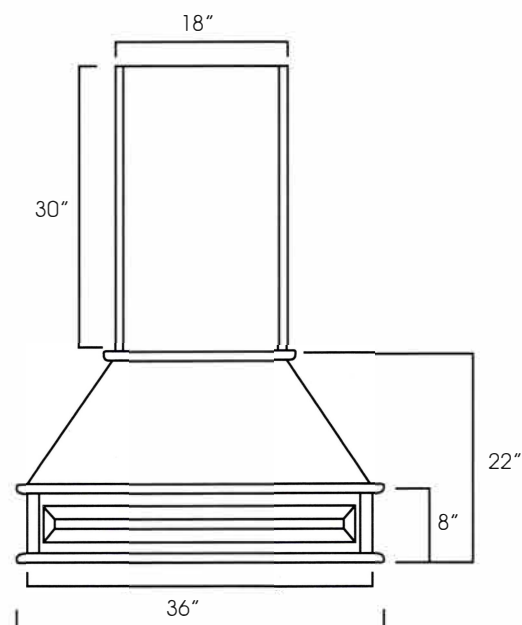

Spec Sheet Glass Doors and Range Hoods

Glass Doors

Item#	Width	Height
W3012BGD (2pc)	14-11/16"	11-5/16"
W1530GD (1pc)	14-1/2"	29-5/16"
W1530MGD (1pc)	14-1/2"	29-5/16"
W1830GD (1pc)	17-1/2"	29-5/16"
W1830MGD (1pc)	17-1/2"	29-5/16"
W2430BGD (2PC)	11-3/4"	29-5/16"
W2430BMGD (2PC)	11-3/4"	29-5/16"
W3030BGD (2pcs/set)	14-11/16"	29-5/16"
W3030BMGD (2pcs/set)	14-11/16"	29-5/16"
W3630BGD (2pcs/set)	17-11/16"	29-5/16"
W3630BMGD (2pcs/set)	17-11/16"	29-5/16"
WDC2430GD (1pc)	14-15/16"	29-5/16"
WDC2430MGD (1pc)	14-15/16"	29-5/16"
W1536GD (1pc)	14-1/2"	35-5/16"
W1536MGD (1pc)	14-1/2"	35-5/16"
W1836GD (1pc)	17-1/2"	35-5/16"
W1836MGD (1pc)	17-1/2"	35-5/16"
W2436BGD (2PC)	11-3/4"	35-5/16"
W2436BMGD (2PC)	11-3/4"	35-5/16"
W3036BGD (2pcs/set)	14-11/16"	35-5/16"
W3036BMGD (2pcs/set)	14-11/16"	35-5/16"

No Mullion

With Mullion

Item	Width	Height
W3636BGD (2pcs/set)	17-11/16"	35-5/16"
W3636BMGD (2pcs/set)	17-11/16"	35-5/16"
WDC2436GD (1pc)	14-15/16"	35-5/16"
WDC2436MGD (1pc)	14-15/16"	35-5/16"
WDC273615GD (1pc)	14-15/16"	35-5/16"
WDC273615MGD (1pc)	14-15/16"	35-5/16"
W1542GD (1pc)	14-1/2"	41-5/16"
W1542MGD (1pc)	14-1/2"	41-5/16"
W1842GD (1pc)	17-1/2"	41-5/16"
W1842MGD (1pc)	17-1/2"	41-5/16"
W2442BGD (2PC)	11-3/4"	41-5/16"
W2442BMGD (2PC)	11-3/4"	41-5/16"
W3042BGD (2pcs/set)	14-11/16"	41-5/16"
W3042BMGD (2pcs/set)	14-11/16"	41-5/16"
W3642BGD (2pcs/set)	17-11/16"	41-5/16"
W3642BMGD (2pcs/set)	17-11/16"	41-5/16"
WDC2442GD (1pc)	14-11/16"	41-5/16"
WDC2442MGD (1pc)	14-11/16"	41-5/16"
WDC274215GD (1pc)	14-11/16"	41-5/16"
WDC274215MGD (1pc)	14-11/16"	41-5/16"

Range Hoods

Range Hoods

Item#	Width	Height	Depth
AWH36	36"	24"	8"
CWH36	38-3/8"	22"+30"	20-1/2"

AWH36

38-3/8"
(TRUE WIDTH)

CWH36