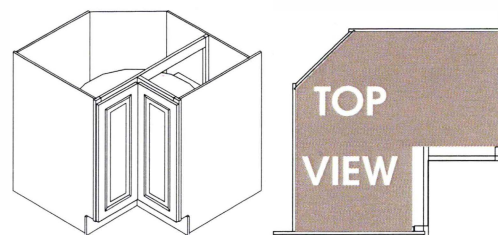

Spec Sheets Base Cabinets

Base Diagonal Corner Sink

Item#	Width	Height	Depth	Door	Drawer	Shelf
BDCF36	36"	34-1/2"	24"	1	0	1
BDCF36K-FL	36"	34-1/2"	24"	1	0	0

BDCF36

BDCF36K-FL

Base Cabinets B = Butt doors. Two doors that open towards each other not separated by a center stile.

Item#	Width	Height	Depth	Door	Drawer	Shelf
B09*	9"	34-1/2"	24"	1	1	1
B12	12"	34-1/2"	24"	1	1	1
B15	15"	34-1/2"	24"	1	1	1
B18	18"	34-1/2"	24"	1	1	1
B21	21"	34-1/2"	24"	1	1	1
B24B	24"	34-1/2"	24"	2	1	1
B27B	27"	34-1/2"	24"	2	1	1
B30B	30"	34-1/2"	24"	2	1	1
B33B	33"	34-1/2"	24"	2	2	1
B36B	36"	34-1/2"	24"	2	2	1

B09-B21

B24B-B30B

B33B and B36B

*B09 Cabinets do not come with triggers to connect with the drawer slides.

Drawer Bases

Item#	Width	Height	Depth	Door	Drawer	Shelf
DB12(3)	12"	34-1/2"	24"	0	3	0
DB15(3)	15"	34-1/2"	24"	0	3	0
DB18(3)	18"	34-1/2"	24"	0	3	0
DB21(3)	21"	34-1/2"	24"	0	3	0
DB24(3)	24"	34-1/2"	24"	0	3	0
DB30(3)	30"	34-1/2"	24"	0	3	0
DB36(3)	36"	34-1/2"	24"	0	3	0

DBXX(3)

Lazy Susan Cabinets and EZ Reach Cabinet Bi-fold doors not soft closing

Item#	Width	Height	Depth	Door	Drawer	Shelf/Tray
LS3309	33"	34-1/2"	33"	Bi-Fold	0	Tray
LS3612	36"	34-1/2"	36"	Bi-Fold	0	Tray
LS3612S (EZR3612)	36"	34-1/2"	36"	Bi-Fold	0	Shelf