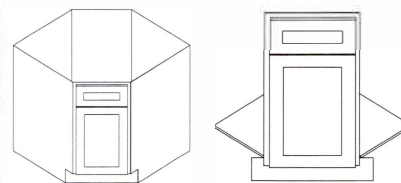

Spec Sheets Base Cabinets

Base Diagonal Corner Sink

Item#	Width	Height	Depth	Door	Drawer	Shelf
BDCF36	36"	34-1/2"	24"	1	0	1
BDCF36K-FL	36"	34-1/2"	24"	1	0	0

BDCF36

BDCF36K-FL

Base Cabinets B = Butt doors. Two doors that open towards each other not separated by a center stile.

Item#	Width	Height	Depth	Door	Drawer	Shelf
B09*	9"	34-1/2"	24"	1	1	1
B12	12"	34-1/2"	24"	1	1	1
B15	15"	34-1/2"	24"	1	1	1
B18	18"	34-1/2"	24"	1	1	1
B21	21"	34-1/2"	24"	1	1	1
B24B	24"	34-1/2"	24"	2	1	1
B27B	27"	34-1/2"	24"	2	1	1
B30B	30"	34-1/2"	24"	2	1	1
B33B	33"	34-1/2"	24"	2	2	1
B36B	36"	34-1/2"	24"	2	2	1

B09-B21

B24B-B30B

B33B and B36B

*B09 Cabinets do not come with triggers to connect with the drawer slides.

Drawer Bases

Item#	Width	Height	Depth	Door	Drawer	Shelf
DB12(3)	12"	34-1/2"	24"	0	3	0
DB15(3)	15"	34-1/2"	24"	0	3	0
DB18(3)	18"	34-1/2"	24"	0	3	0
DB21(3)	21"	34-1/2"	24"	0	3	0
DB24(3)	24"	34-1/2"	24"	0	3	0
DB30(3)	30"	34-1/2"	24"	0	3	0
DB36(3)	36"	34-1/2"	24"	0	3	0

DBXX(3)

Lazy Susan Cabinets and EZ Reach Cabinet Bi-fold doors not soft closing

Item#	Width	Height	Depth	Door	Drawer	Shelf/Tray
LS3309	33"	34-1/2"	33"	Bi-Fold	0	Tray
LS3612	36"	34-1/2"	36"	Bi-Fold	0	Tray
LS3612S (EZR3612)	36"	34-1/2"	36"	Bi-Fold	0	Shelf