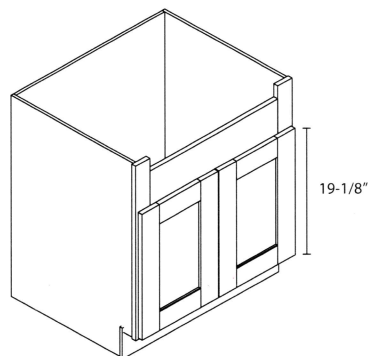

Spec Sheets Wall Cabinets

Angle Wall (Door Width is 16-7/16")

Item#	Width	Height	Depth	Door	Drawer	Shelf
AW30	12"	30"	12"	1	0	2
AW36	12"	36"	12"	1	0	2
AW42	12"	42"	12"	1	0	3

AWXX

Wall End Shelf - With Open Shelves

Item#	Width	Height	Depth	Door	Drawer	Shelf
WES530	5"	30"	11-1/2"	0	0	2
WES536	5"	36"	11-1/2"	0	0	2
WES542	5"	42"	11-1/2"	0	0	3

WES5XX

Wall Cubes

Item#	Width	Height	Depth	Cubes
WC630	6"	30"	12"	5 cubes
WC636	6"	36"	12"	6 cubes
WC642	6"	42"	12"	7 cubes

WC6XX

Spec Sheets Base Cabinets

Sink Bases B = Butt doors. Two doors that open towards each other not separated by a center stile.

Item#	Width	Height	Depth	Door	Drawer	Shelf
SB24B	24"	34-1/2"	24"	2	0	0
SB27B	27"	34-1/2"	24"	2	0	0
SB30B	30"	34-1/2"	24"	2	0	0
SB33B	33"	34-1/2"	24"	2	0	0
SB36B	36"	34-1/2"	24"	2	0	0
SB42B	42"	34-1/2"	24"	2	0	0
SB60B	60"	34-1/2"	24"	4	2	0

SB24B, SB27B, SB30B SB33B, SB36B, SB42B

Farm Sink Base B = Butt doors. Two doors that open towards each other not separated by a center stile.

Item#	Width	Height	Depth	Door	Drawer	Shelf
FSB30B	30"	34-1/2"	24"	2	0	0
FSB33B	33"	34-1/2"	24"	2	0	0
FSB36B	36"	34-1/2"	24"	2	0	0

SB60B

FSB30B, FSB33B, FSB36B

Fits most farm sinks