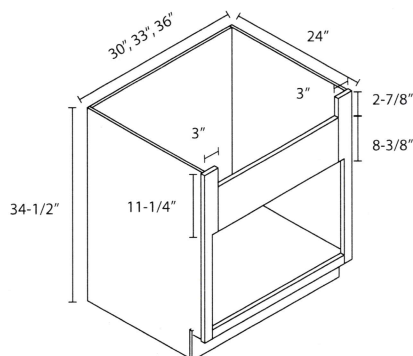

FSB30B, FSB33B, FSB36B