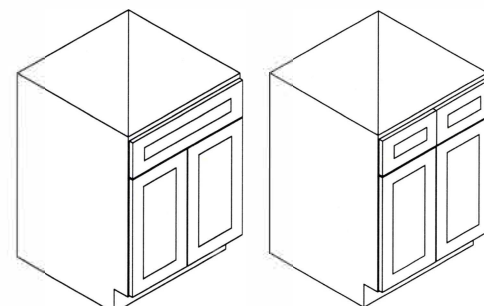

Stationary Shelf is 18" Deep. Opening = 26-7/8"W x 14-1/8"H

W3018WR

MW03018PM-12

Spec Sheets Wall Cabinets

Angle Wall (Door Width is 16-7/16")

Item#	Width	Height	Depth	Door	Drawer	Shelf
AW30	12"	30"	12"	1	0	2
AW36	12"	36"	12"	1	0	2
AW42	12"	42"	12"	1	0	3

AWXX

Wall End Shelf - With Open Shelves

Item#	Width	Height	Depth	Door	Drawer	Shelf
WES530	5"	30"	11-1/2"	0	0	2
WES536	5"	36"	11-1/2"	0	0	2
WES542	5"	42"	11-1/2"	0	0	3

WES5XX

Wall Cubes

Item#	Width	Height	Depth	Cubes
WC630	6"	30"	12"	5 cubes
WC636	6"	36"	12"	6 cubes
WC642	6"	42"	12"	7 cubes

WC6XX

Spec Sheets Base Cabinets

Sink Bases B = Butt doors. Two doors that open towards each other not separated by a center stile.

Item#	Width	Height	Depth	Door	Drawer	Shelf
SB24B	24"	34-1/2"	24"	2	0	0
SB27B	27"	34-1/2"	24"	2	0	0
SB30B	30"	34-1/2"	24"	2	0	0
SB33B	33"	34-1/2"	24"	2	0	0
SB36B	36"	34-1/2"	24"	2	0	0
SB42B	42"	34-1/2"	24"	2	0	0
SB60B	60"	34-1/2"	24"	4	2	0

SB24B, SB27B, SB30B SB33B, SB36B, SB42B

Farm Sink Base B = Butt doors. Two doors that open towards each other not separated by a center stile.

Item#	Width	Height	Depth	Door	Drawer	Shelf
FSB30B	30"	34-1/2"	24"	2	0	0
FSB33B	33"	34-1/2"	24"	2	0	0
FSB36B	36"	34-1/2"	24"	2	0	0