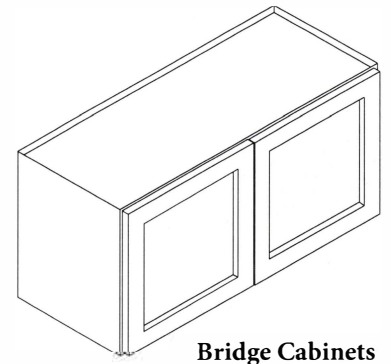

Spec Sheets Wall Cabinets

Bridge Cabinets Continued

Item#	Width	Height	Depth	Door	Drawer	Shelf
W2418B	24"	18"	12"	2	0	0
W3018B	30"	18"	12"	2	0	0
W301824B	30"	18"	24"	2	0	0
W3318B	33"	18"	12"	2	0	0
W331824B	33"	18"	24"	2	0	0
W3618B	36"	18"	12"	2	0	0
W361824B	36"	18"	24"	2	0	0
W2424B	24"	24"	12"	2	0	1
W3024B	30"	24"	12"	2	0	1
W302424B	30"	24"	24"	2	0	1
W3324B	33"	24"	12"	2	0	1
W332424B	33"	24"	24"	2	0	1
W3624B	36"	24"	12"	2	0	1
W362424B	36"	24"	24"	2	0	1

Bridge Cabinets

Wall Diagonal Corner Cabinets

Item#	Width	Height	Depth	Door	Drawer	Shelf
WDC2430	24"	30"	12"	1	0	2
WDC2436	24"	36"	12"	1	0	2
WDC2442	24"	42"	12"	1	0	3
WDC273615	27"	36"	15"	1	0	2
WDC274215	27"	42"	15"	1	0	3