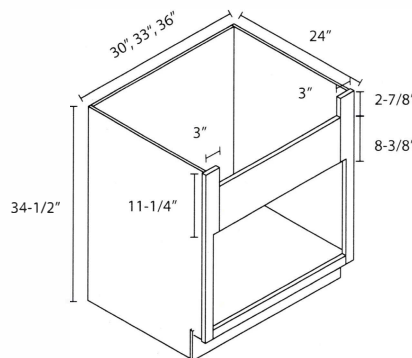

FSB30B, FSB33B, FSB36B