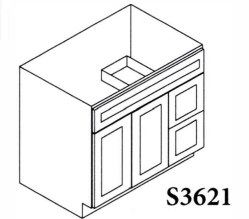

Spec Sheets Vanities

Vanities With Drawers

Item#	Width	Height	Depth	Door	Drawer	Drawer Width	Bowl
S3021DL-34-1/2"	30"	34-1/2"	21"	1	2	11-1/2"	Single
S3021DR-34-1/2"	30"	34-1/2"	21"	1	2	11-1/2"	Single
S3621BDL-34-1/2"	36"	34-1/2"	21"	2	2	11-1/2"	Single
S3621BDR-34-1/2"	36"	34-1/2"	21"	2	2	11-1/2"	Single

Vanities With Drawers S48/S60 Silver Line Only (KC, KE, KM)

Item#	Width	Height	Depth	Door	Drawer	Drawer Width	Bowl
S4821B12D-34-1/2"	48"	34-1/2"	21"	2	6	11-1/2"	Single
S6021B12D-34-1/2"	60"	34-1/2"	21"	2	6	11-1/2"	Single

S4821/S60B12D

Vanities With Drawers S48/S60 Gold, Platinum and Titanium Lines

Item#	Width	Height	Depth	Door	Drawer	Drawer Width	Bowl
S4821B12D-34-1/2"	48"	34-1/2"	21"	4	2	11-1/2"	Single
S6021B12D-34-1/2"	60"	34-1/2"	21"	4	2	11-1/2"	Single