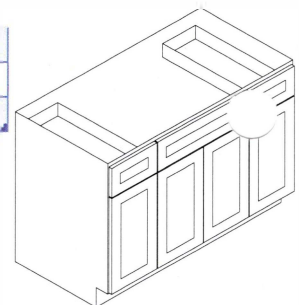

Spec Sheets Vanities

Vanities With Drawers

Item#	Width	Height	Depth	Door	Drawer	Drawer Width	Bowl
S3021DL-34-1/2"	30"	34-1/2"	21"	1	2	11-1/2"	Single
S3021DR-34-1/2"	30"	34-1/2"	21"	1	2	11-1/2"	Single
S3621BDL-34-1/2"	36"	34-1/2"	21"	2	2	11-1/2"	Single
S3621BDR-34-1/2"	36"	34-1/2"	21"	2	2	11-1/2"	Single

Vanities With Drawers S48/S60 Silver Line Only (KC, KE, KM)

Item#	Width	Height	Depth	Door	Drawer	Drawer Width	Bowl
S4821B12D-34-1/2"	48"	34-1/2"	21"	2	6	11-1/2"	Single
S6021B12D-34-1/2"	60"	34-1/2"	21"	2	6	11-1/2"	Single

S4821/S60B12D

Vanities With Drawers S48/S60 Gold, Platinum and Titanium Lines

Item#	Width	Height	Depth	Door	Drawer	Drawer Width	Bowl
S4821B12D-34-1/2"	48"	34-1/2"	21"	4	2	11-1/2"	Single
S6021B12D-34-1/2"	60"	34-1/2"	21"	4	2	11-1/2"	Single

S4821/S60B12D

Vanities Without Drawers

Item#	Width	Height	Depth	Door	Drawer	Bowl
S2421B-30"H	24"	30"	21"	2	0	Single
S2421B-34-1/2"	24"	34-1/2"	21"	2	0	Single
S3021B-34-1/2"	30"	34-1/2"	21"	2	0	Single
S3621B-34-1/2"	36"	34-1/2"	21"	2	0	Single