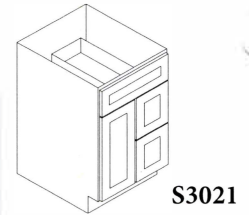

Spec Sheets Vanities

Vanities With Drawers

Item#	Width	Height	Depth	Door	Drawer	Drawer Width	Bowl
S3021DL-34-1/2"	30"	34-1/2"	21"	1	2	11-1/2"	Single
S3021DR-34-1/2"	30"	34-1/2"	21"	1	2	11-1/2"	Single
S3621BDL-34-1/2"	36"	34-1/2"	21"	2	2	11-1/2"	Single
S3621BDR-34-1/2"	36"	34-1/2"	21"	2	2	11-1/2"	Single

Vanities With Drawers S48/S60 Silver Line Only (KC, KE, KM)

Item#	Width	Height	Depth	Door	Drawer	Drawer Width	Bowl
S4821B12D-34-1/2"	48"	34-1/2"	21"	2	6	11-1/2"	Single
S6021B12D-34-1/2"	60"	34-1/2"	21"	2	6	11-1/2"	Single

S4821/S60B12D

Vanities With Drawers S48/S60 Gold, Platinum and Titanium Lines

Item#	Width	Height	Depth	Door	Drawer	Drawer Width	Bowl
S4821B12D-34-1/2"	48"	34-1/2"	21"	4	2	11-1/2"	Single
S6021B12D-34-1/2"	60"	34-1/2"	21"	4	2	11-1/2"	Single