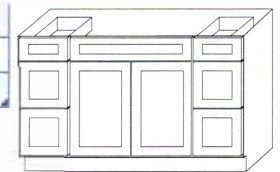

Spec Sheets Vanities

Vanities With Drawers

Item#	Width	Height	Depth	Door	Drawer	Drawer Width	Bowl
S3021DL-34-1/2"	30"	34-1/2"	21"	1	2	11-1/2"	Single
S3021DR-34-1/2"	30"	34-1/2"	21"	1	2	11-1/2"	Single
S3621BDL-34-1/2"	36"	34-1/2"	21"	2	2	11-1/2"	Single
S3621BDR-34-1/2"	36"	34-1/2"	21"	2	2	11-1/2"	Single

Vanities With Drawers S48/S60 Silver Line Only (KC, KE, KM)

Item#	Width	Height	Depth	Door	Drawer	Drawer Width	Bowl
S4821B12D-34-1/2"	48"	34-1/2"	21"	2	6	11-1/2"	Single
S6021B12D-34-1/2"	60"	34-1/2"	21"	2	6	11-1/2"	Single

S4821/S60B12D

Vanities With Drawers S48/S60 Gold, Platinum and Titanium Lines

Item#	Width	Height	Depth	Door	Drawer	Drawer Width	Bowl
S4821B12D-34-1/2"	48"	34-1/2"	21"	4	2	11-1/2"	Single
S6021B12D-34-1/2"	60"	34-1/2"	21"	4	2	11-1/2"	Single